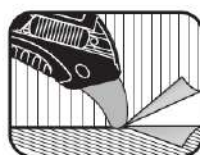

# CUTTER SELECTION

Corpo in **ABS**  
Lame 18 x 0,7 mm

**OPEN & CUT**

VITI

MOQUETTE

Ref.

**09068**

L 170 mm