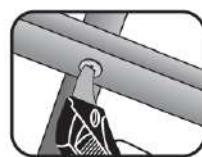

# CUTTER SELECTION

Corpo in **ABS**  
Lame 18 x 0,7 mm

**OPEN & CUT**

VITI

MOQUETTE

Ref.

**09068**

L 170 mm